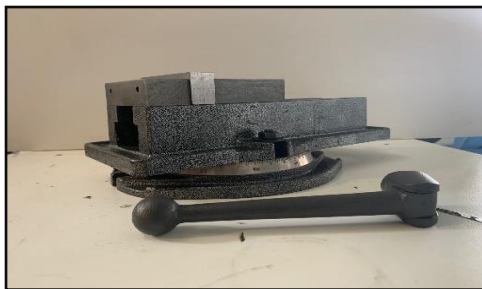

Bekbreedte/jaw width	125 mm
Bekhoogte/jaw height	40 mm
Klemopening/clamp opening	95 mm

De klem is draaibaar/The clamp is rotatable

Prijs/Price: € 125 excl. BTW/ex VAT

Merk/Brand: MV | Type/Type: QH 160

Bekbreedte/jaw width	160 mm
Bekhoogte/jaw height	52 mm
Klemopening/clamp opening	120 mm

De klem is draaibaar/The clamp is rotatable
De klem is kantelbaar/The clamp is tiltable

Prijs/Price: € 225 excl. BTW/ex VAT

Merk/Brand: MV | Type/Type: QHK 160

Bekbreedte/jaw width	160 mm
Bekhoogte/jaw height	50 mm
Klemopening/clamp opening	120 mm

De klem is draaibaar/The clamp is rotatable
De klem is kantelbaar/The clamp is tiltable

Prijs/Price: € 330 excl. BTW/ex VAT

Merk/Brand: MV | Type/Type: QM 16100

Bekbreedte/jaw width	100 mm
Bekhoogte/jaw height	32 mm
Klemopening/clamp opening	100 mm

De klem is draaibaar/The clamp is rotatable

Prijs/Price: € 105 excl. BTW/ex VAT

Merk/Brand: MV | Type/Type: QM16125

Bekbreedte/jaw width	125 mm
Bekhoogte/jaw height	40 mm
Klemopening/clamp opening	125 mm