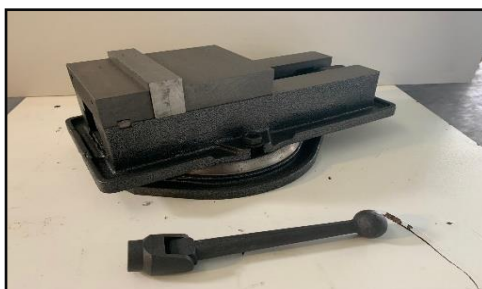

De klem is draaibaar/The clamp is rotatable
De klem is kantelbaar/The clamp is tiltable

Prijs/Price: € 225 excl. BTW/ex VAT

Merk/Brand: MV | Type/Type: QHK 160

Bekbreedte/jaw width	160 mm
Bekhoogte/jaw height	50 mm
Klemopening/clamp opening	120 mm

De klem is draaibaar/The clamp is rotatable
De klem is kantelbaar/The clamp is tiltable

Prijs/Price: € 330 excl. BTW/ex VAT

Merk/Brand: MV | Type/Type: QM 16100

Bekbreedte/jaw width	100 mm
Bekhoogte/jaw height	32 mm
Klemopening/clamp opening	100 mm

De klem is draaibaar/The clamp is rotatable

Prijs/Price: € 105 excl. BTW/ex VAT

Merk/Brand: MV | Type/Type: QM16125

Bekbreedte/jaw width	125 mm
Bekhoogte/jaw height	40 mm
Klemopening/clamp opening	125 mm

De klem is draaibaar/The clamp is rotatable

Prijs/Price: € 145 excl. BTW/ex VAT

Merk/Brand: MV | Type/Type: QM 16160

Bekbreedte/jaw width	160 mm
Bekhoogte/jaw height	45 mm
Klemopening/clamp opening	170 mm