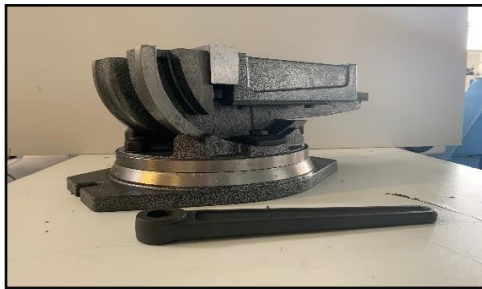

Bekbreedte/jaw width	125 mm
Bekhoogte/jaw height	40 mm
Klemopening/clamp opening	95 mm

De klem is draaibaar/The clamp is rotatable

Prijs/Price: € 125 excl. BTW/ex VAT

Merk/Brand: MV | Type/Type: QH 160

Bekbreedte/jaw width	160 mm
Bekhoogte/jaw height	52 mm
Klemopening/clamp opening	120 mm

De klem is kantelbaar/The clamp is tiltable

Prijs/Price: € 175 excl. BTW/ex VAT

Merk/Brand: MV | Type/Type: QBK 125L

Bekbreedte/jaw width	125 mm
Bekhoogte/jaw height	45 mm
Klemopening/clamp opening	135 mm

De klem is draaibaar/The clamp is rotatable
De klem is kantelbaar/The clamp is tiltable

Prijs/Price: € 225 excl. BTW/ex VAT

Merk/Brand: MV | Type/Type: QHK 160

Bekbreedte/jaw width	160 mm
Bekhoogte/jaw height	50 mm
Klemopening/clamp opening	120 mm

De klem is draaibaar/The clamp is rotatable
De klem is kantelbaar/The clamp is tiltable

Prijs/Price: € 330 excl. BTW/ex VAT

Merk/Brand: MV | Type/Type: QM 16100

Bekbreedte/jaw width	100 mm
Bekhoogte/jaw height	32 mm
Klemopening/clamp opening	100 mm