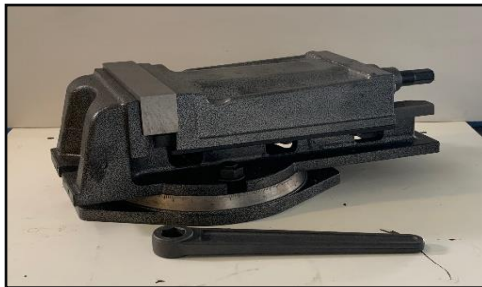

Merk/Brand: MV | Type/Type: QH 100

Bekbreedte/jaw width	100 mm
Bekhoogte/jaw height	35 mm
Klemopening/clamp opening	75 mm

De klem is draaibaar/The clamp is rotatable

Prijs/Price: € 100 excl. BTW/ex VAT

Merk/Brand: MV | Type/Type: QH 125

Bekbreedte/jaw width	125 mm
Bekhoogte/jaw height	40 mm
Klemopening/clamp opening	95 mm

De klem is draaibaar/The clamp is rotatable

Prijs/Price: € 125 excl. BTW/ex VAT

Merk/Brand: MV | Type/Type: QH 160

Bekbreedte/jaw width	160 mm
Bekhoogte/jaw height	52 mm
Klemopening/clamp opening	120 mm

De klem is draaibaar/The clamp is rotatable

Prijs/Price: € 215 excl. BTW/ex VAT

Merk/Brand: MV | Type/Type: QHK 100

Bekbreedte/jaw width	100 mm
Bekhoogte/jaw height	40 mm
Klemopening/clamp opening	75 mm

De klem is draaibaar/The clamp is rotatable

De klem is draaibaar/The clamp is rotatable
De klem is kantelbaar/The clamp is tiltable

Prijs/Price: € 225 excl. BTW/ex VAT

Merk/Brand: MV | Type/Type: QHK 160

Bekbreedte/jaw width	160 mm
Bekhoogte/jaw height	50 mm
Klemopening/clamp opening	120 mm