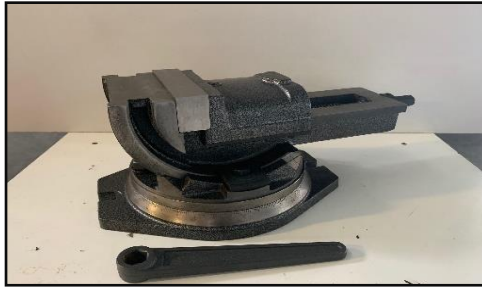

Bekbreedte/jaw width	125 mm
Bekhoogte/jaw height	40 mm
Klemopening/clamp opening	95 mm

De klem is draaibaar/The clamp is rotatable

Prijs/Price: € 125 excl. BTW/ex VAT

Merk/Brand: MV | Type/Type: QH 160

Bekbreedte/jaw width	160 mm
Bekhoogte/jaw height	52 mm
Klemopening/clamp opening	120 mm

De klem is draaibaar/The clamp is rotatable

Prijs/Price: € 215 excl. BTW/ex VAT

Merk/Brand: MV | Type/Type: QHK 100

Bekbreedte/jaw width	100 mm
Bekhoogte/jaw height	40 mm
Klemopening/clamp opening	75 mm

De klem is draaibaar/The clamp is rotatable

De klem is kantelbaar/The clamp is tiltable

Prijs/Price: € 175 excl. BTW/ex VAT

Merk/Brand: MV | Type/Type: QBK 125L

Bekbreedte/jaw width	125 mm
Bekhoogte/jaw height	45 mm
Klemopening/clamp opening	135 mm

De klem is draaibaar/The clamp is rotatable
De klem is kantelbaar/The clamp is tiltable

Prijs/Price: € 225 excl. BTW/ex VAT

Merk/Brand: MV | Type/Type: QHK 160

Bekbreedte/jaw width	160 mm
Bekhoogte/jaw height	50 mm
Klemopening/clamp opening	120 mm