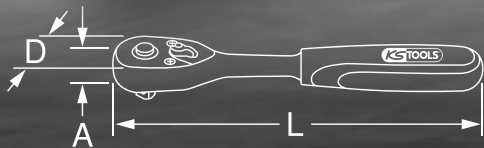

> 365 Nm

KS TOOLS

THE POWERFUL ALL-ROUNDER

1/2" MONSTER REVERSIBLE RATCHET

275 mm

935.1290

49,90
EUR*

* Prices plus VAT, valid until 31.03.2023