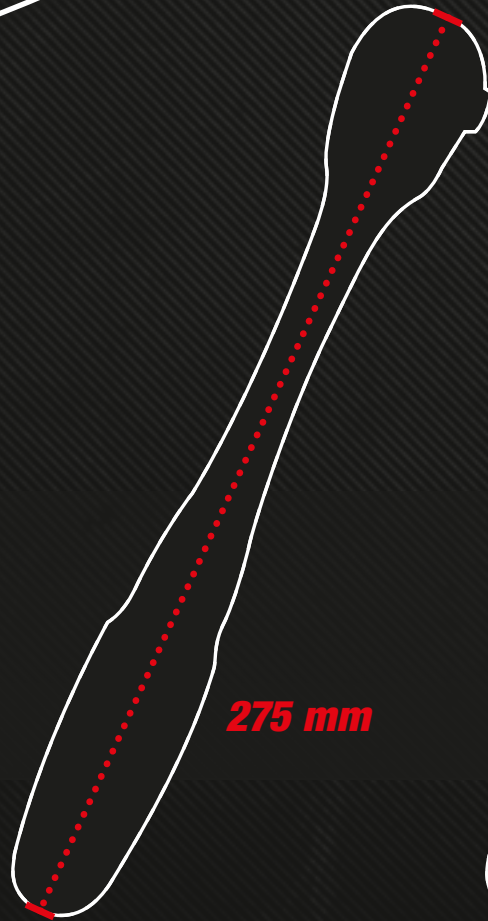

THE RIGHT SIZE FOR ANY TASK

$\frac{1}{4}$ " , $\frac{3}{8}$ " , $\frac{1}{2}$ " and six different lengths:
We can't think of any situation in which
our ratchets won't be able to help you.

KS TOOLS

199 mm