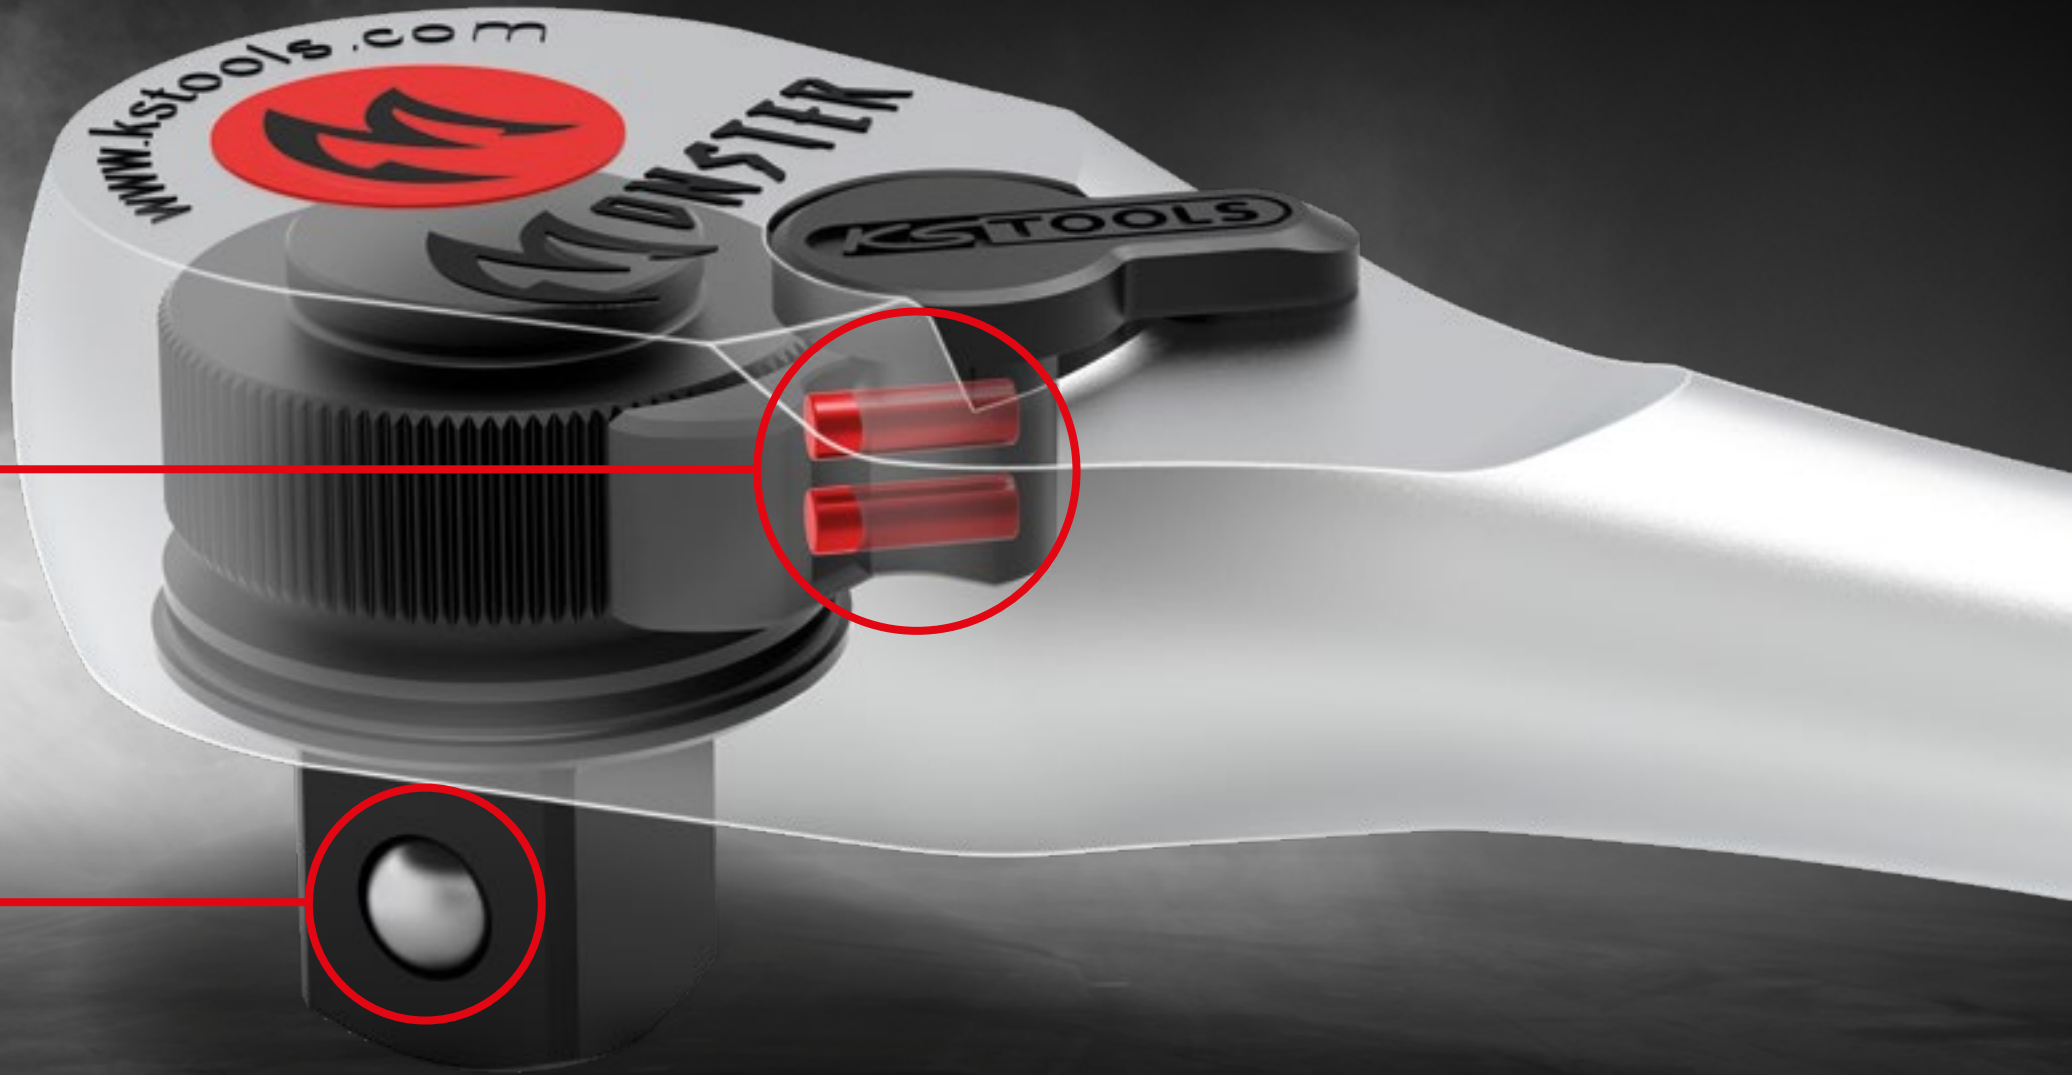

SAFE SWITCHING

The flat switch lever sits flush against the housing on all models, preventing accidental switching and saving time and stress.

MECHANISM ENCLOSED IN RATCHET HEAD

Precise toolmaking with ultra-small tolerances combined with a special seal guarantees protection against infiltration by dirt.

INNOVATIVE **RATCHET MECHANISM**

Our innovative twin-pin technology prevents the ratchet mechanism from slipping, while special lubricants give the mechanism a long service life.

BALL LOCK **ON THE SQUARE**

Ultra-reliable: the socket spanner inserts are held securely on the square with hardly any backlash.

KS TOOLS

2 | ERGONOMICS

THAT FEELS GOOD

This is how gentle power can feel! The Monster ratchets are just as easy for users to handle as they are ruthless with screws and nuts. Our ergonomics experts have made sure of that.