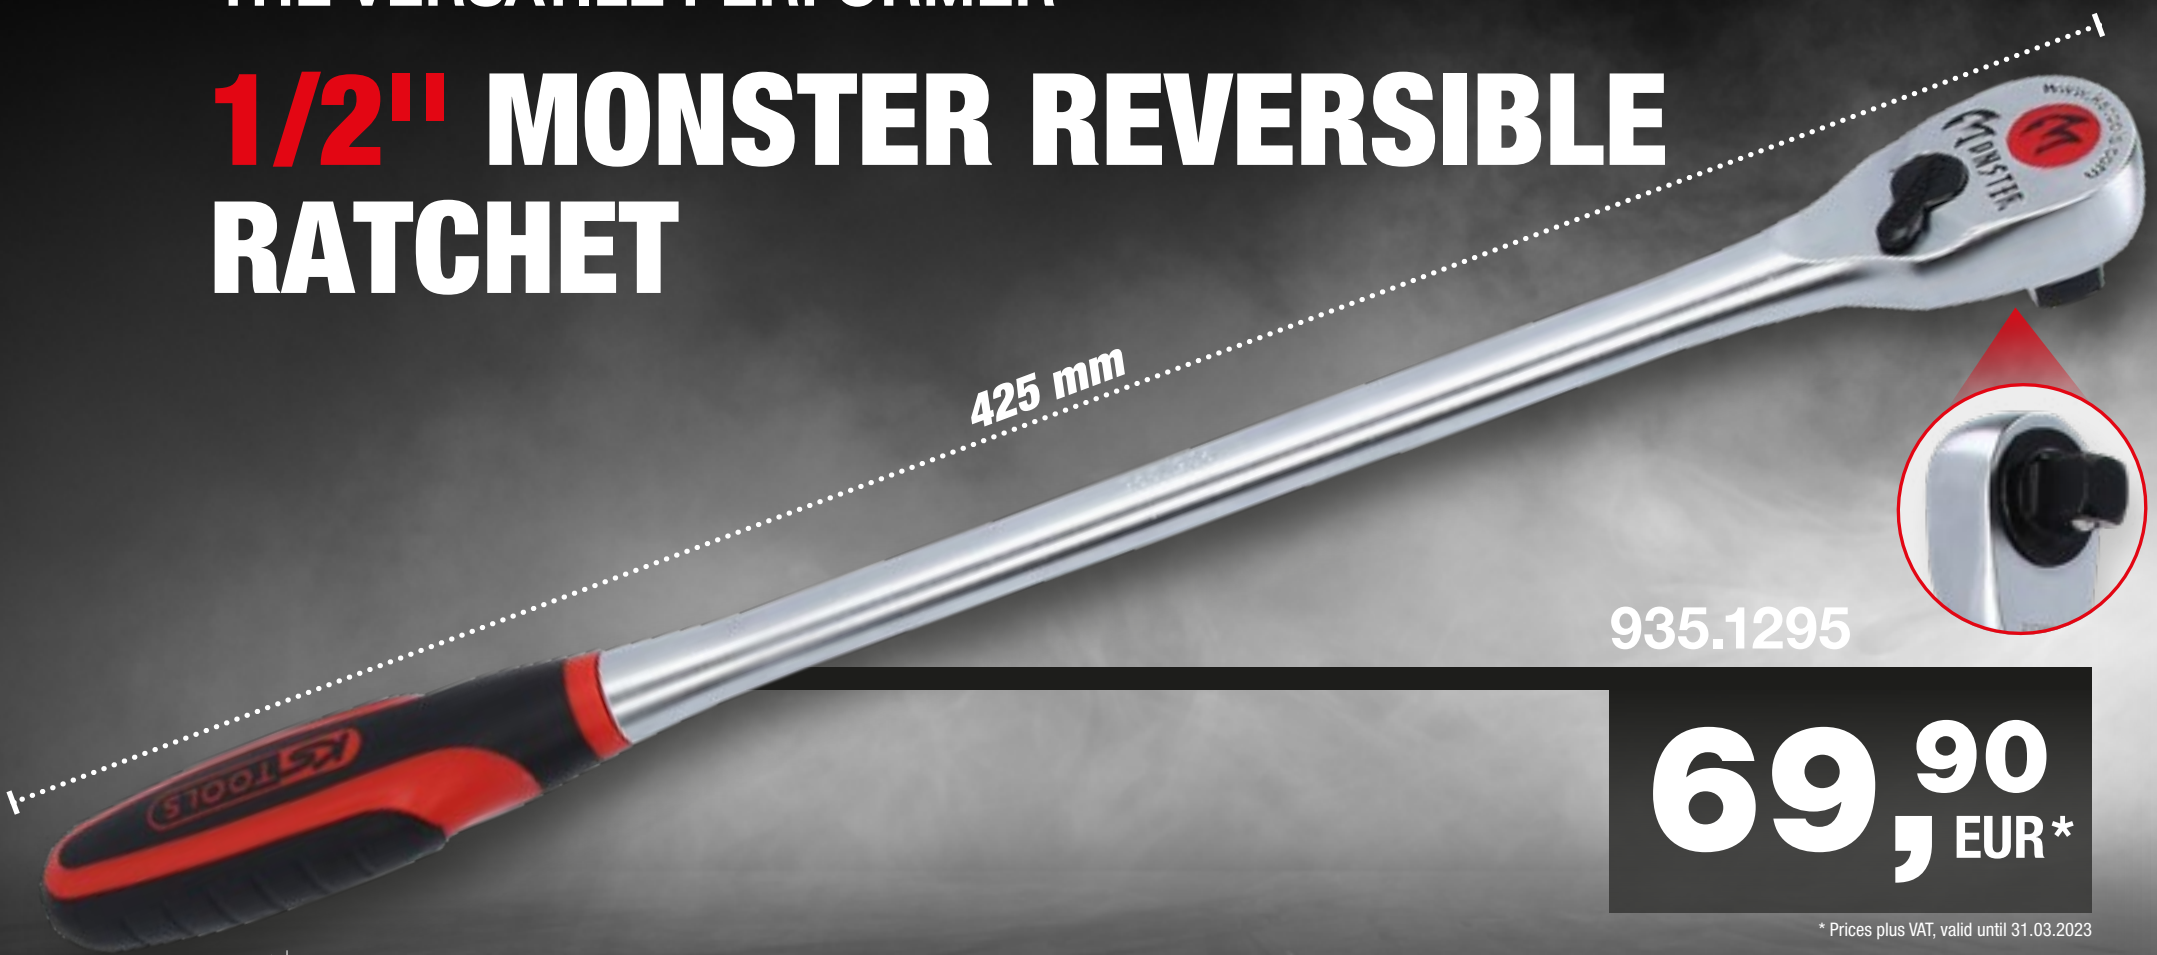

A mm	D mm	L mm
19,0	37,0	275,0

3,6°

100

567 g

> 950 Nm

THE VERSATILE PERFORMER

1/2" MONSTER REVERSIBLE RATCHET

425 mm