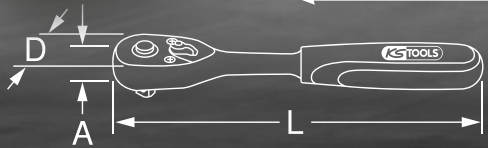

KS TOOLS

WHEN IT'S ALL ABOUT THE LENGTH

1/2" MONSTER TELESCOPIC REVERSIBLE RATCHET

406 - 635 mm

935.1285

99,90
EUR*

* Prices plus VAT, valid until 31.03.2023

A mm	D mm	L mm
19,0	37,0	406,0 - 635,0