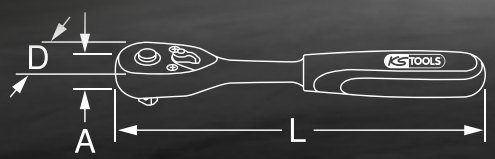

A mm	D mm	L mm
19,0	37,0	425,0

3,6°

100

757 g

> 950 Nm