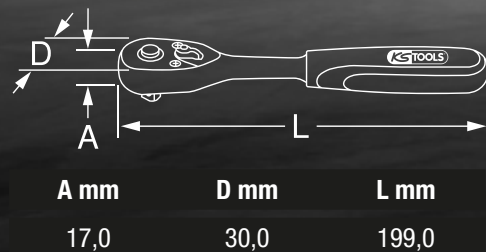

COMPACT, AGILE YET FULL OF POWER

3/8" MONSTER REVERSIBLE RATCHET

935.3890

39,90
EUR*

* Prices plus VAT, valid until 31.03.2023

3,75°

96

227 g