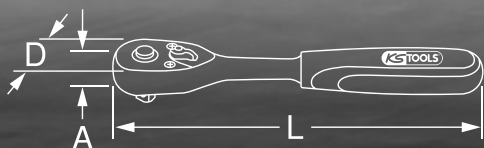

> 110 Nm

KS TOOLS

GOOD THINGS COME IN SMALL PACKAGES

1/4" MONSTER REVERSIBLE RATCHET

935.1490

29,90
EUR*

* Prices plus VAT, valid until 31.03.2023

A mm	D mm	L mm
13,0	23,5	125,0