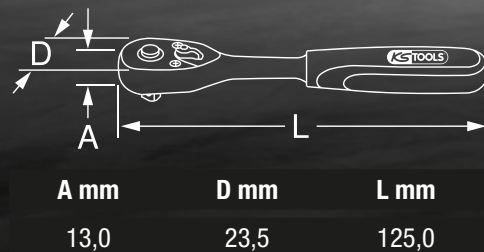

A MONSTER BIT ON THE SIDE

1/4" MONSTER BIT REVERSIBLE RATCHET

935.1495

29,90
EUR*

* Prices plus VAT, valid until 31.03.2023

4,5°

80

106 g